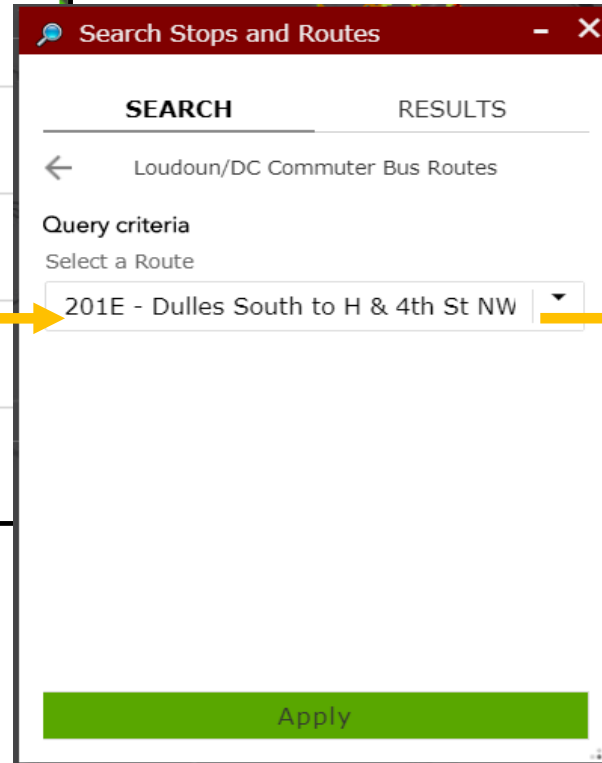

# Loudoun County Transit Service Interactive Map

**Loudoun County LC Transit** Transit Information Loudoun County, VA

**Map Key**

**Find closest Stops to an address entered or location selected on the map**

**Search Stops and Routes**

**Turn Route, Stop Layers on/off on map for better visibility**

**View Help, Customer service numbers and more...**

**Share the map link**

esri POWERED BY

## Search Stops and Routes

Use this tool to search for individual stops and routes on the map along with more details and schedule links in the results window.

# Find Stops near my location or an address.

Find Stops Near Me

Search an address or locate on map

1 HARRISON ST NE, LEES X

Show results within 1 Miles

Local Bus Stops (40)

Loudoun/DC Commuter Stop

Click on this button and click on the map to set a location