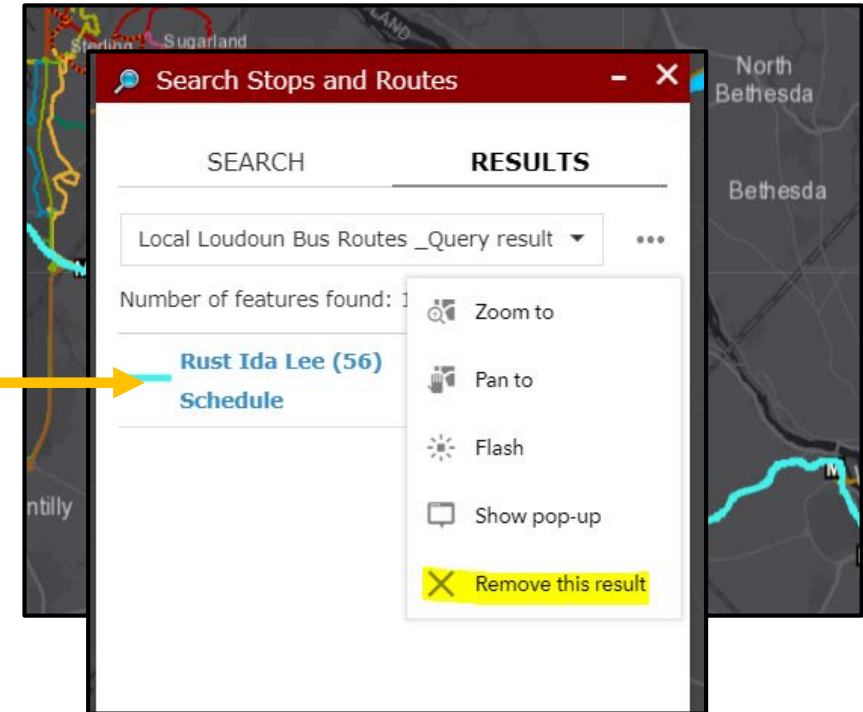

**Search Stops and Routes**

**Turn Route, Stop Layers on/off on map for better visibility**

**View Help, Customer service numbers and more...**

**Share the map link**

esri POWERED BY

## Search Stops and Routes

Use this tool to search for individual stops and routes on the map along with more details and schedule links in the results window.