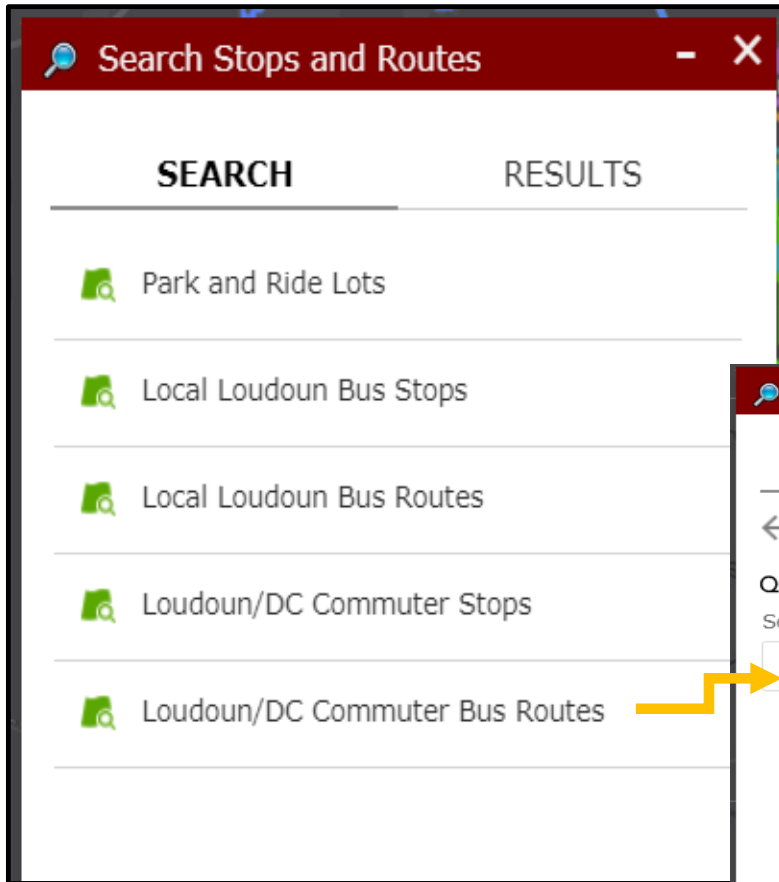

# Loudoun County Transit Service Interactive Map

**Loudoun County LC Transit** Transit Information Loudoun County, VA

**Map Key**

**Find closest Stops to an address entered or location selected on the map**

**Search Stops and Routes**

**Turn Route, Stop Layers on/off on map for better visibility**

**View Help, Customer service numbers and more...**

**Share the map link**

esri POWERED BY

## Search Stops and Routes

Use this tool to search for individual stops and routes on the map along with more details and schedule links in the results window.

[Click to see more information and schedules](#)

Local Stop: Loudoun County Government...	0.02 mi
Local Stop: Market St & Harrison St	0.03 mi
Local Stop: Harrison St & South St	0.13 mi
Local Stop: Harrison St & Depot Ct	0.28 mi
Local Stop: King St & Royal St	0.29 mi